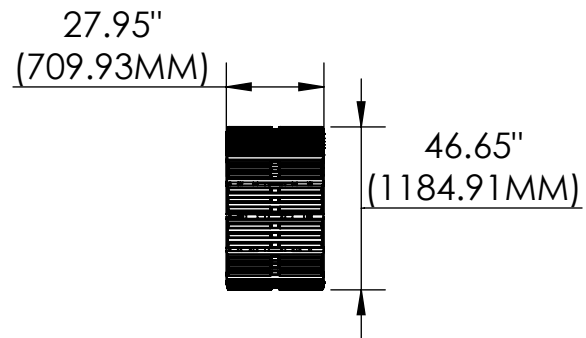

CTS - C7S

SPECIFICATIONS

MAX GVW
150,000 LBS