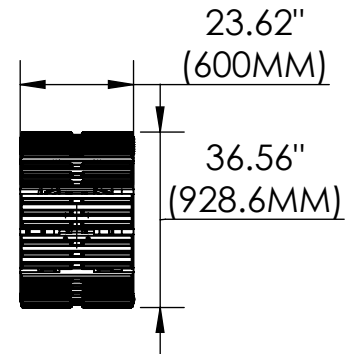

CTS - C5S

SPECIFICATIONS

MAX GVW
150,000 LBS