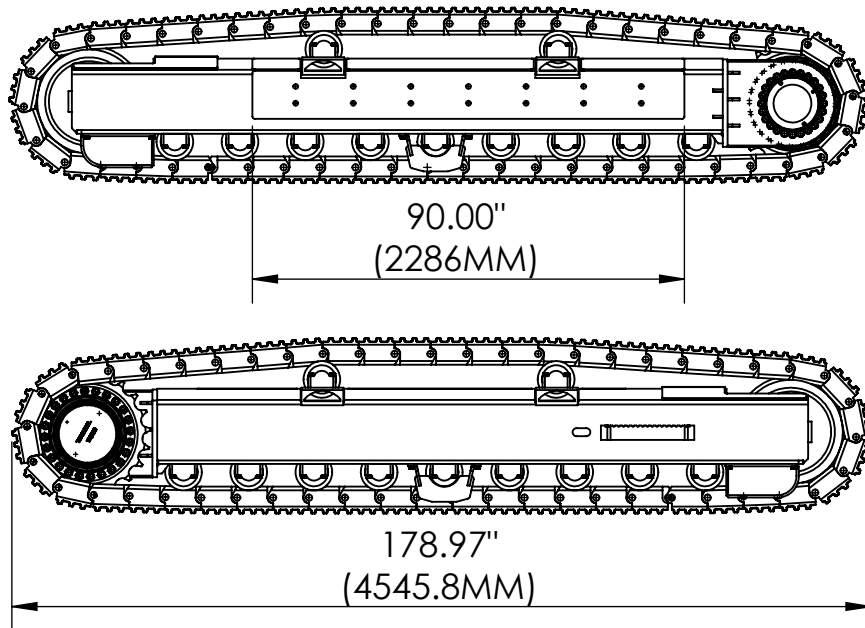

CTS - C5S

SPECIFICATIONS

MAX GVW
150,000 LBS