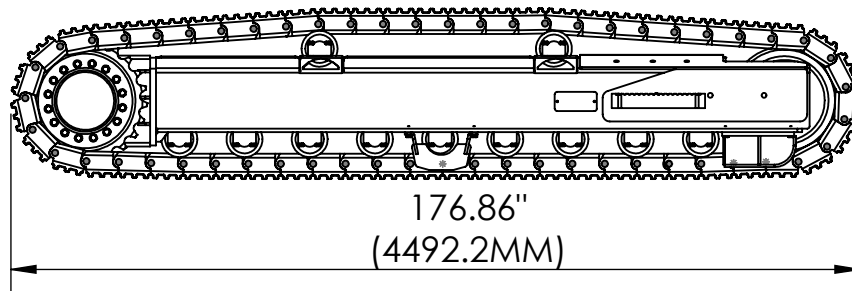

CTS - C4S

SPECIFICATIONS

MAX GVW
150,000 LBS