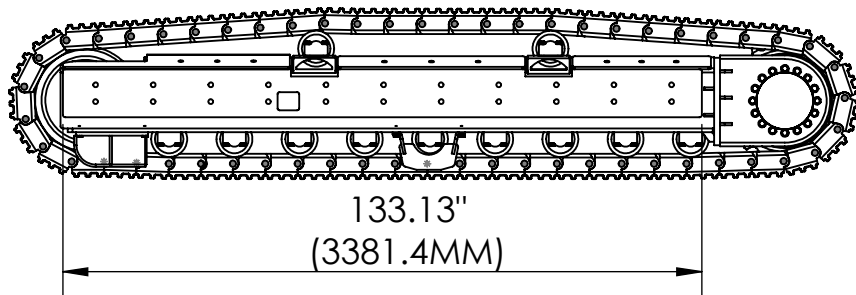

CTS - C4S

SPECIFICATIONS

MAX GVW
150,000 LBS