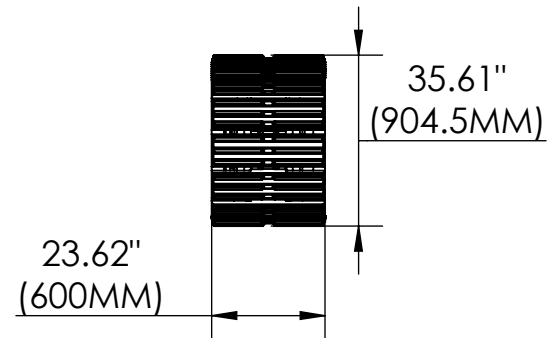

CTS - C4S

SPECIFICATIONS

MAX GVW
150,000 LBS