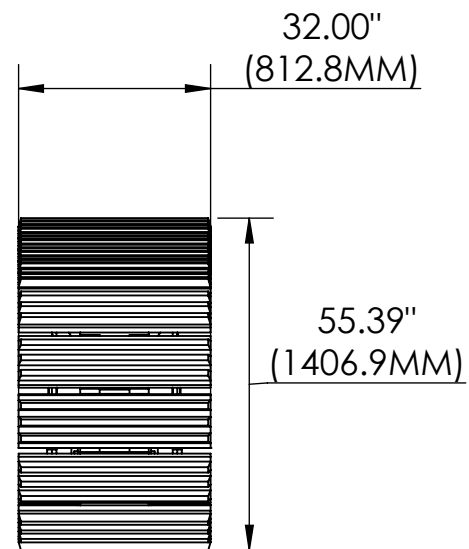

CTS - 85TS

SPECIFICATIONS

| MOUNTING AXLE DIA | MAX GVW |
|-------------------|-------------|
| 6" (152.4 MM) | 170,000 LBS |