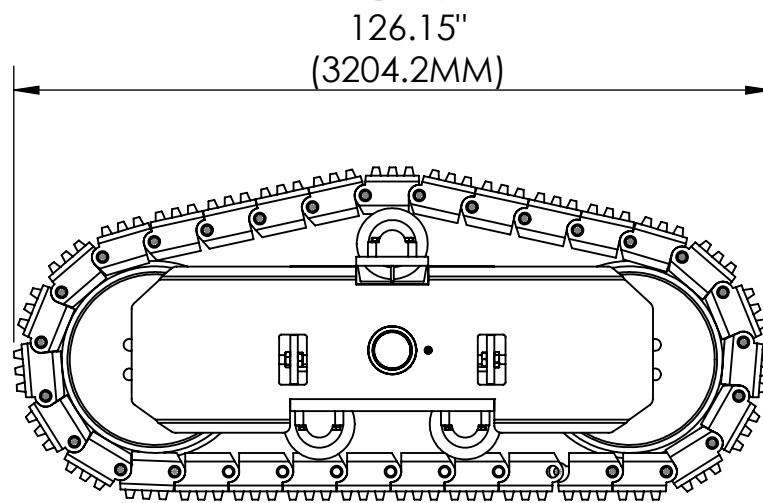

CTS - 85TS

SPECIFICATIONS

| MOUNTING AXLE DIA | MAX GVW |
|-------------------|-------------|
| 6" (152.4 MM) | 170,000 LBS |