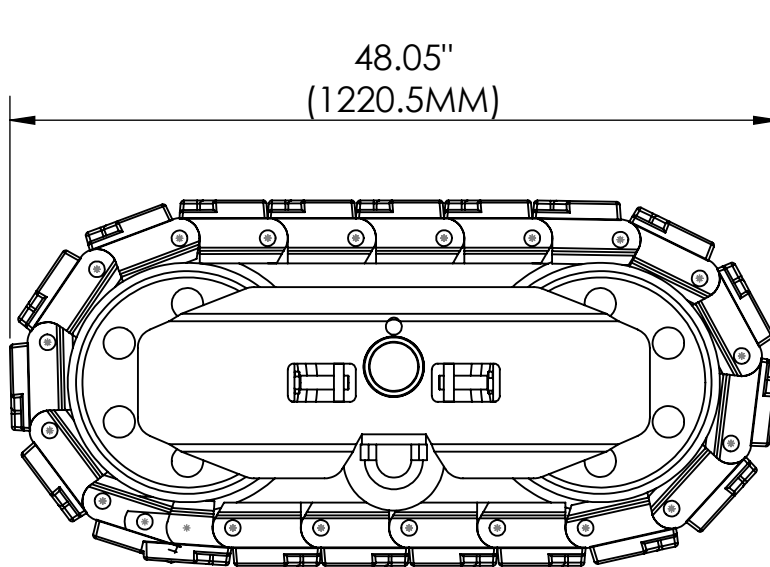

## SPECIFICATIONS

| MOUNTING AXEL DIAMETER | MAX GVW    |
|------------------------|------------|
| 3" (76.2 MM)           | 14,000 LBS |