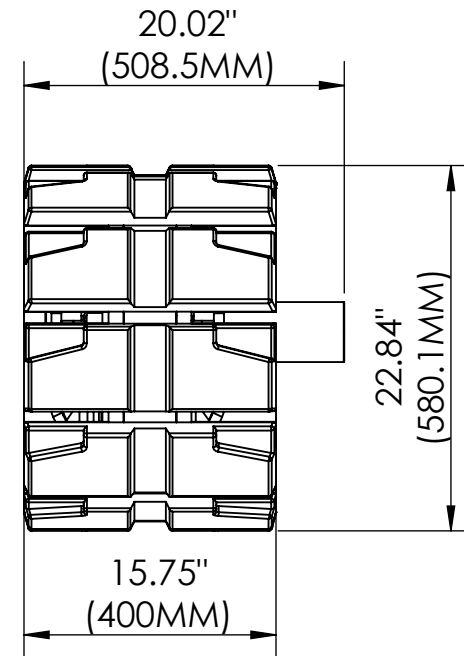

## SPECIFICATIONS

| MOUNTING AXEL DIAMETER | MAX GVW    |
|------------------------|------------|
| 3" (76.2 MM)           | 14,000 LBS |