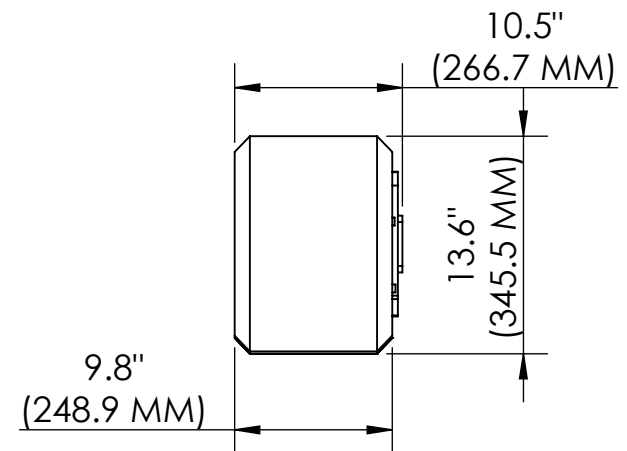

CTS - 60R

SPECIFICATIONS

MOTOR	OPEN LOOP	GPM PER MOTOR	GEAR RATIO	MAX GVW	MPH
1B	1 SPEED / W BRAKE	5 @ 3000 PSI	36.96 : 1	3,000 LBS	1.15
2B	2 SPEED / W BRAKE	8.5 @ 3000 PSI	39 : 1	5,000 LBS	L 1.37 / H 2.48