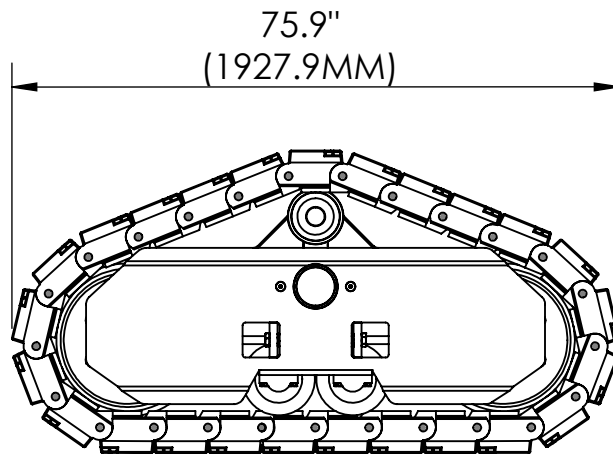

CTS - 30TS

SPECIFICATIONS

MOUNTING AXLE DIA	MAX GVW
4.75" (120.65MM)	60,000 LBS