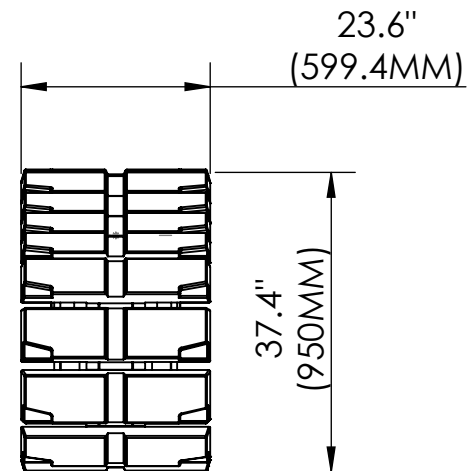

CTS - 30TS

SPECIFICATIONS

MOUNTING AXLE DIA	MAX GVW
4.75" (120.65MM)	60,000 LBS